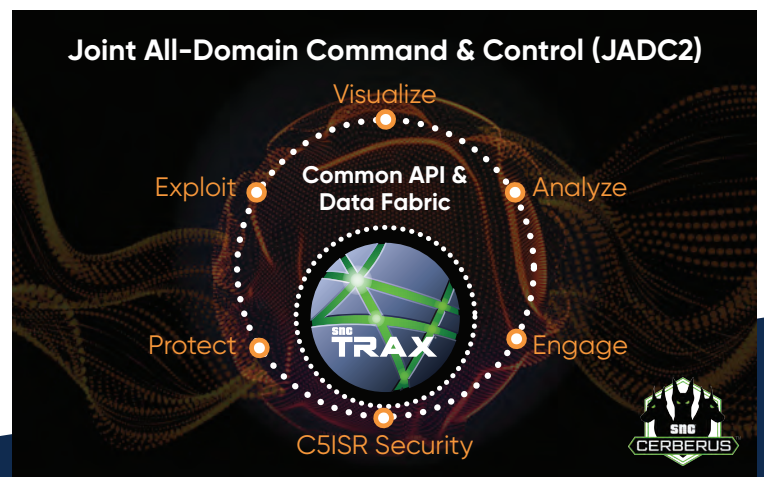

CERBERUS CAPABILITIES

444 Salomon Circle | Sparks, NV 89434
☎ 775.331.0222 | ✉ mst@sncorp.com | 🌐 sncorp.com

SNC®