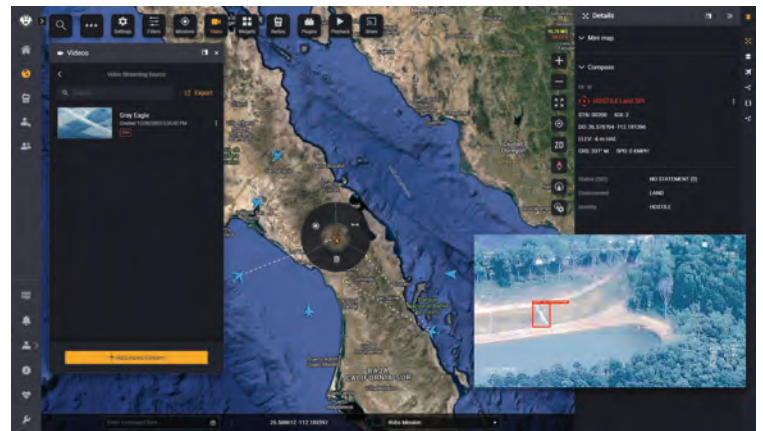

USER INTERFACE